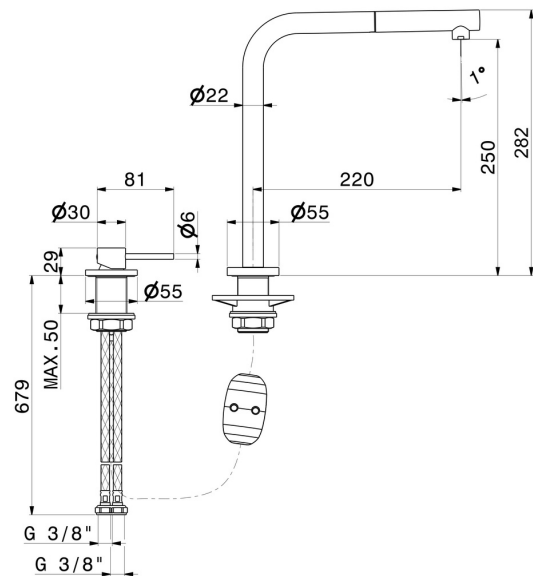

# N21

**71725.M0.077**

Complete set consisting of single-lever sink mixer and L swivel spout with pull-out hand shower - finish Carbon Satin

Carbon Satin

## FEATURES

Material	<b>Brass</b>
Technology	<b>Low Lead - Save Water</b>
Installation	<b>Freestanding</b>
Kitchen mixer spout	<b>L swivel - Swivel spout</b>
Control type	<b>Single lever</b>
Kitchen mixer type	<b>Extractable hand shower</b>

## TECHNICAL DRAWING

**N21**

**71725.M0.077**

Complete set consisting of single-lever sink mixer and L swivel spout with pull-out hand shower -  
finish Carbon Satin

**59.098**

finish PVD Brushed Pale Gold