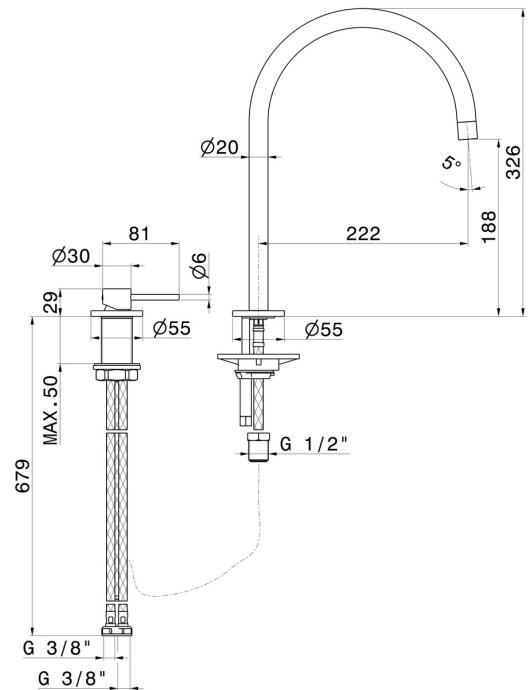

N21

71721.01.093

Complete set consisting of single-lever sink mixer and round swivel spout - finish Matt Black

FEATURES

- | | |
|---------------------|-----------------------------------|
| Material | Brass |
| Technology | Low Lead - Save Water |
| Installation | Freestanding |
| Kitchen mixer spout | Round spout - Swivel spout |
| Control type | Single lever |

TECHNICAL DRAWING

N21

71721.01.093

Complete set consisting of single-lever sink mixer and round swivel spout - finish Matt Black

AVAILABLE FINISHES

01.093

Matt Black

21.018