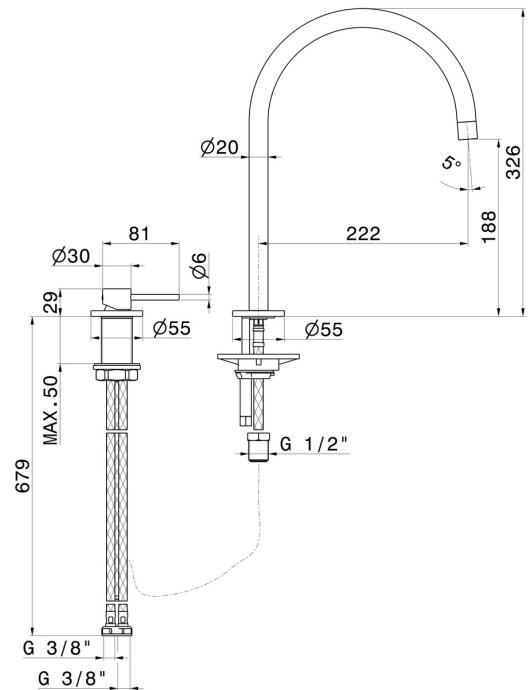

N21

71721.31.028

Complete set consisting of single-lever sink mixer and round swivel spout - finish Brushed Nickel

FEATURES

- | | |
|---------------------|-----------------------------------|
| Material | Brass |
| Technology | Low Lead - Save Water |
| Installation | Freestanding |
| Kitchen mixer spout | Round spout - Swivel spout |
| Control type | Single lever |

TECHNICAL DRAWING

N21

71721.31.028

Complete set consisting of single-lever sink mixer and round swivel spout - finish Brushed Nickel

AVAILABLE FINISHES

31.028

Brushed Nickel

01.093