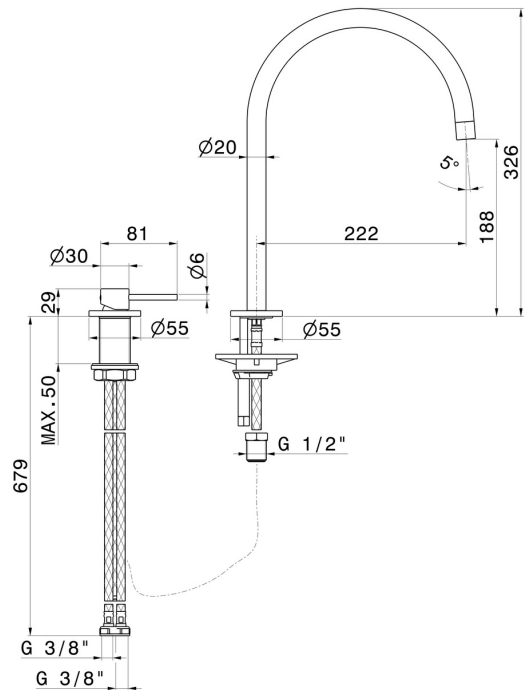

N21

71721.59.064

Complete set consisting of single-lever sink mixer and round swivel spout - finish PVD Brushed Gun Metal

FEATURES

Material	Brass
Technology	Low Lead - Save Water
Installation	Freestanding
Kitchen mixer spout	Round spout - Swivel spout
Control type	Single lever

TECHNICAL DRAWING

N21

71721.59.064

Complete set consisting of single-lever sink mixer and round swivel spout - finish PVD Brushed Gun Metal

AVAILABLE FINISHES

59.064

PVD Brushed Gun Metal

01.093