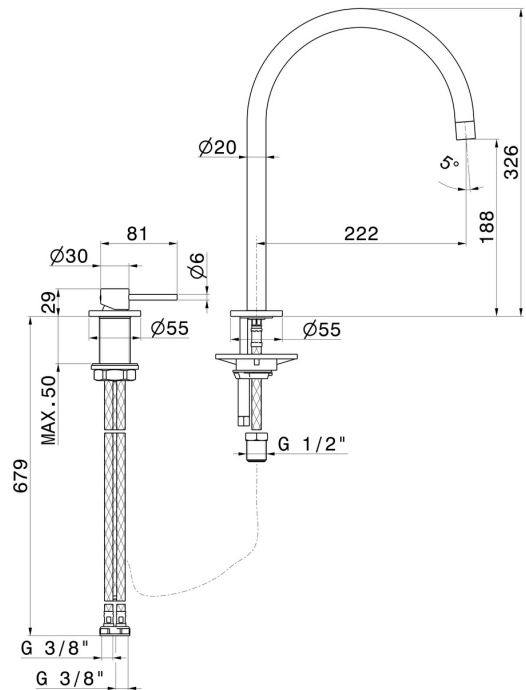

N21

71721.59.098

Complete set consisting of single-lever sink mixer and round swivel spout - finish PVD Brushed Pale Gold

PVD Brushed Pale Gold

FEATURES

Material	Brass
Technology	Low Lead - Save Water
Installation	Freestanding
Kitchen mixer spout	Round spout - Swivel spout
Control type	Single lever

TECHNICAL DRAWING

N21

71721.59.098

Complete set consisting of single-lever sink mixer and round swivel spout - finish PVD Brushed Pale Gold

AVAILABLE FINISHES

59.098

PVD Brushed Pale Gold

01.093