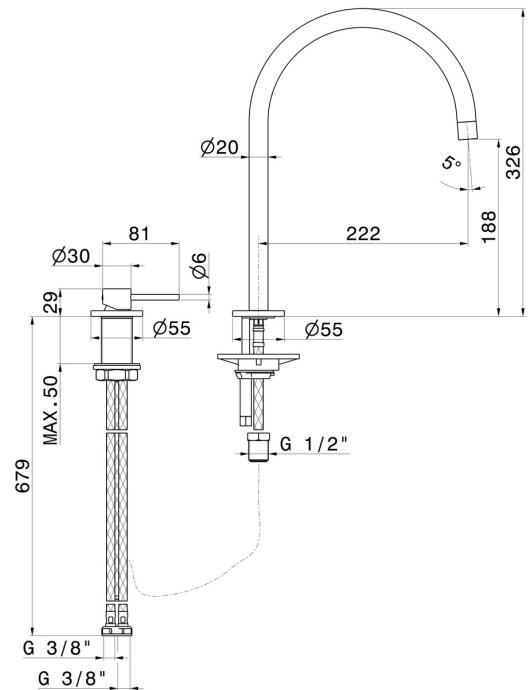

N21

71721.M0.077

Complete set consisting of single-lever sink mixer and round swivel spout - finish Carbon Satin

FEATURES

Material	Brass
Technology	Low Lead - Save Water
Installation	Freestanding
Kitchen mixer spout	Round spout - Swivel spout
Control type	Single lever

TECHNICAL DRAWING

N21

71721.M0.077

Complete set consisting of single-lever sink mixer and round swivel spout - finish Carbon Satin

AVAILABLE FINISHES

M0.077

Carbon Satin

01.093