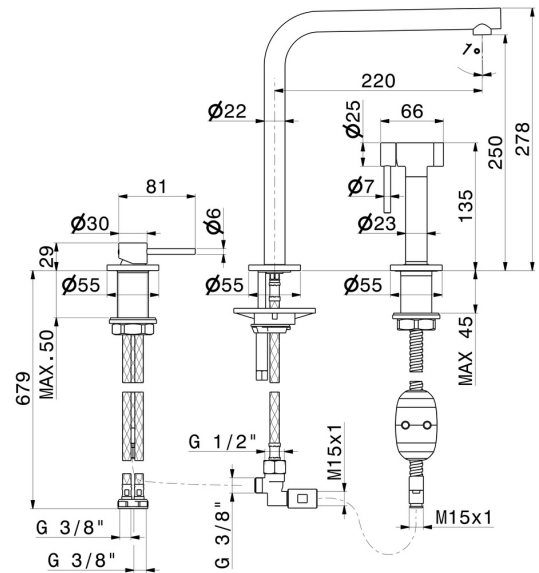

N21

71731.59.064

Complete set consisting of single-lever sink mixer, L swivel spout and "sidespray" hand shower - finish PVD Brushed Gun Metal

FEATURES

Material	Brass
Technology	Low Lead - Save Water
Installation	Freestanding
Kitchen mixer spout	L swivel - Swivel spout
Control type	Single lever

TECHNICAL DRAWING

N21

71731.59.064

Complete set consisting of single-lever sink mixer, L swivel spout and "sidespray" hand shower - finish PVD Brushed Gun Metal

AVAILABLE FINISHES

59.064

finish PVD Brushed Gun Metal