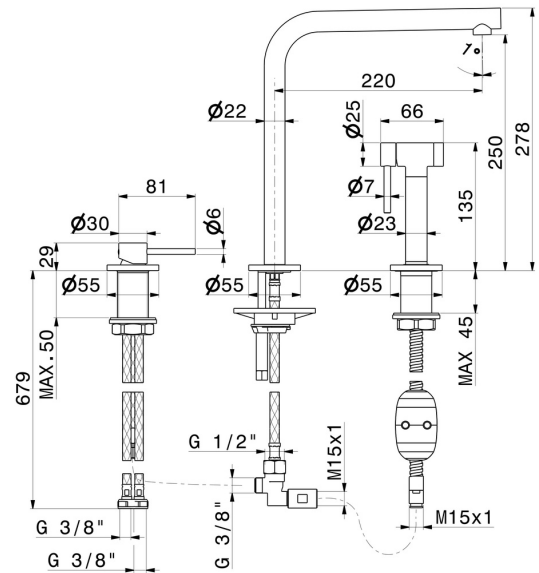

N21

71731.59.066

Complete set consisting of single-lever sink mixer, L swivel spout and "sidespray" hand shower - finish PVD Brushed steel

PVD Brushed steel

FEATURES

Material	Brass
Technology	Low Lead - Save Water
Installation	Freestanding
Kitchen mixer spout	L swivel - Swivel spout
Control type	Single lever

TECHNICAL DRAWING

N21

71731.59.066

Complete set consisting of single-lever sink mixer, L swivel spout and "sidespray" hand shower - finish PVD Brushed steel

AVAILABLE FINISHES

59.066

PVD Brushed steel

01.093