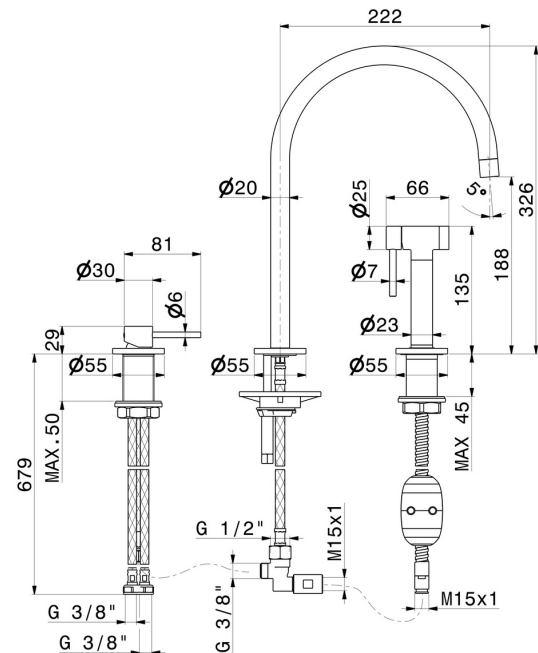

# N21

**71730.21.018**

Complete set consisting of single-lever sink mixer, round swivel spout and "sidespray" shower hand - finish Chrome

Chrome

## FEATURES

Material	<b>Brass</b>
Technology	<b>Low Lead - Save Water</b>
Installation	<b>Freestanding</b>
Kitchen mixer spout	<b>Round spout - Swivel spout</b>
Control type	<b>Single lever</b>

## TECHNICAL DRAWING

**N21**

**71730.21.018**

Complete set consisting of single-lever sink mixer, round swivel spout and "sidespray" shower hand - finish Chrome

**AVAILABLE FINISHES**

---

**21.018**

Chrome