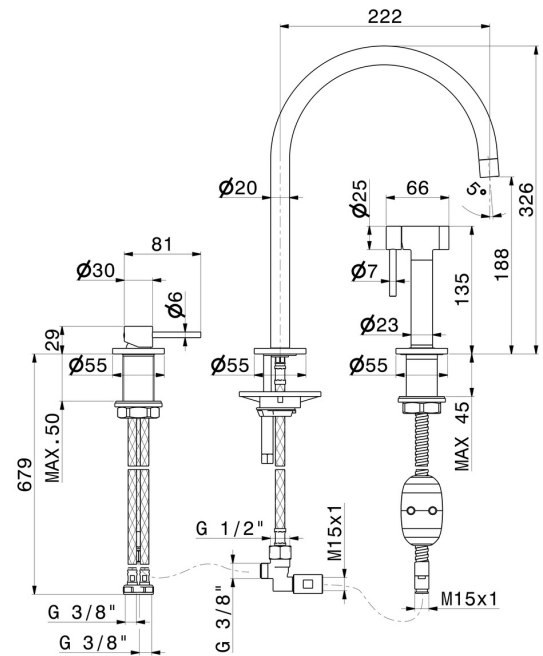

# N21

**71730.59.066**

Complete set consisting of single-lever sink mixer, round swivel spout and "sidespray" shower hand - finish PVD Brushed steel

PVD Brushed steel

## FEATURES

Material	<b>Brass</b>
Technology	<b>Low Lead - Save Water</b>
Installation	<b>Freestanding</b>
Kitchen mixer spout	<b>Round spout - Swivel spout</b>
Control type	<b>Single lever</b>

## TECHNICAL DRAWING

**N21**

**71730.59.066**

Complete set consisting of single-lever sink mixer, round swivel spout and “sidespray” shower hand - finish PVD Brushed steel

**AVAILABLE FINISHES**

---

**59.066**