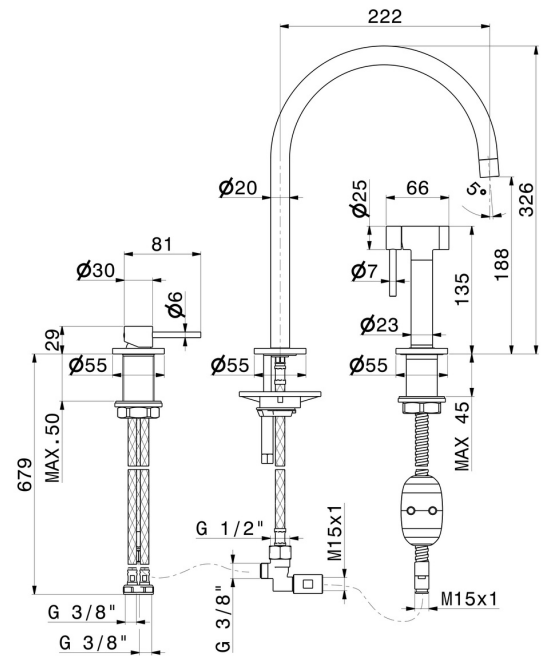

N21

71730.M0.077

Complete set consisting of single-lever sink mixer, round swivel spout and "sidespray" shower hand - finish Carbon Satin

FEATURES

Material	Brass
Technology	Low Lead - Save Water
Installation	Freestanding
Kitchen mixer spout	Round spout - Swivel spout
Control type	Single lever

TECHNICAL DRAWING

N21

71730.M0.077

Complete set consisting of single-lever sink mixer, round swivel spout and “sidespray” shower hand - finish Carbon Satin

AVAILABLE FINISHES

M0.077

Carbon Satin

01.093