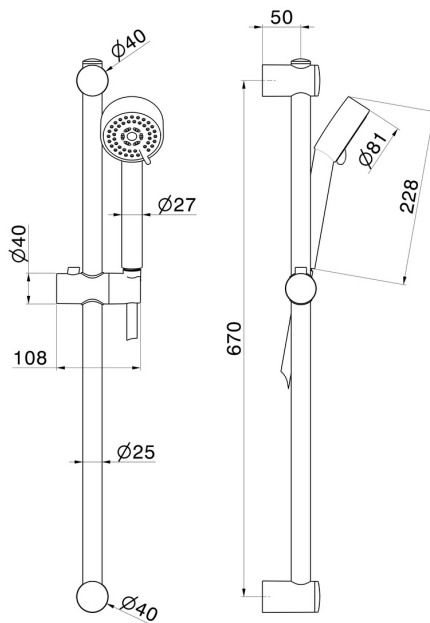

74056.01.093

Complete shower set - finish Matt Black
With 3-jet ABS hand shower, L=150 cm flexible

FEATURES

Material	Brass
Technology	Save Water
Installation	Wall mounted
Spray modes / Jets	3-jet

TECHNICAL DRAWING