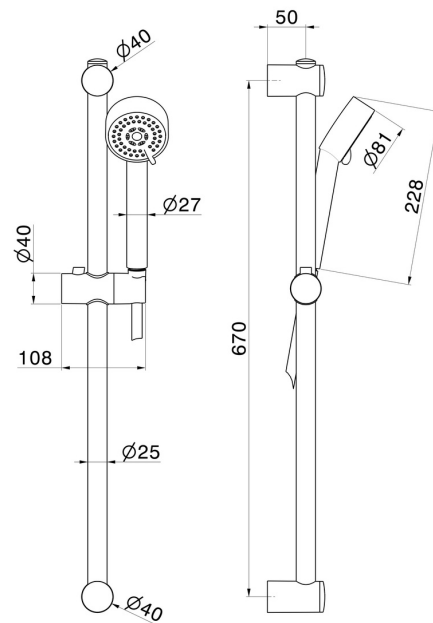

## 74056.21.018

Complete shower set - finish Chrome

With 3-jet ABS hand shower, L=150 cm flexible

Chrome

### FEATURES

Material  
Technology  
Installation  
Spray modes / Jets

**Brass**  
**Save Water**  
**Wall mounted**  
**3-jet**

### TECHNICAL DRAWING

 **AR Preview**  
try it in your home

**More Details**  
on our [website](#)

**74056.21.018**

Complete shower set - finish Chrome