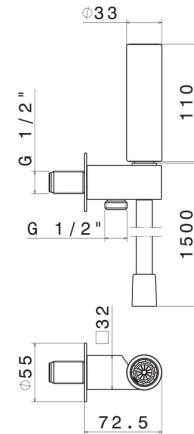

819.02.093

Complete shower set suitable for hydrotherapy, with hand shower, flexible and wall union with shower holder - finish Matt black + Chrome

Matt black + Chrome

FEATURES

Material	Brass
Technology	Save Water
Installation	Wall mounted

TECHNICAL DRAWING

819.02.093

Complete shower set suitable for hydrotherapy, with hand shower, flexible and wall union with shower holder - finish Matt black + Chrome

AVAILABLE FINISHES

02.093

Matt black + Chrome