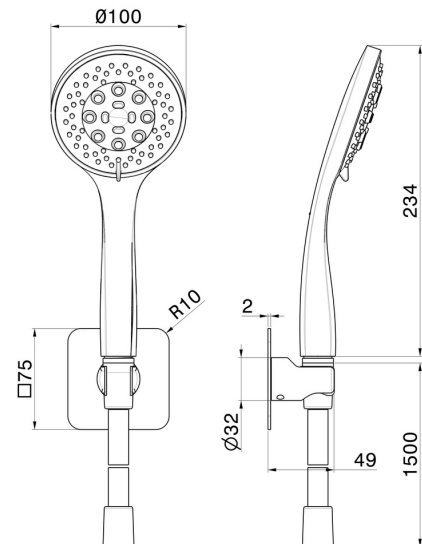

856.01.014

Complete shower set, with 3-jet ABS hand shower and flexible -
finish Matt White

FEATURES

Technology
Installation
Spray modes / Jets

Save Water
Wall mounted
3-jet

TECHNICAL DRAWING

856.01.014

Complete shower set, with 3-jet ABS hand shower and flexible - finish Matt White