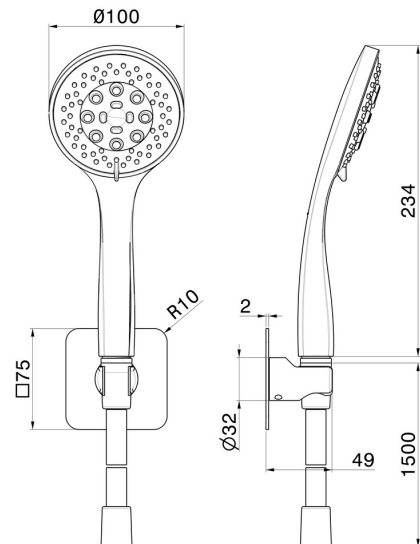

856.01.093

Complete shower set, with 3-jet ABS hand shower and flexible - finish Matt Black

FEATURES

Technology
Installation
Spray modes / Jets

Save Water
Wall mounted
3-jet

TECHNICAL DRAWING

 **AR Preview**
try it in your home

More Details
on our [website](#)

856.01.093

Complete shower set, with 3-jet ABS hand shower and flexible - finish Matt Black

AVAILABLE FINISHES

01.093

Matt Black

01.014

finish Matt White