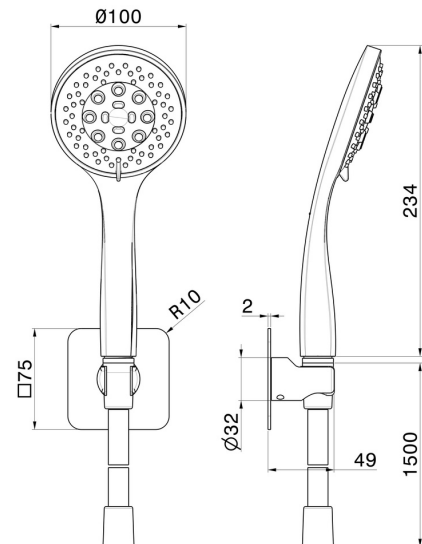

## 856.21.018

Complete shower set, with 3-jet ABS hand shower and flexible - finish Chrome

### FEATURES

Technology

**Save Water**

Installation

**Wall mounted**

Spray modes / Jets

**3-jet**

### TECHNICAL DRAWING

**856.21.018**

Complete shower set, with 3-jet ABS hand shower and flexible - finish Chrome