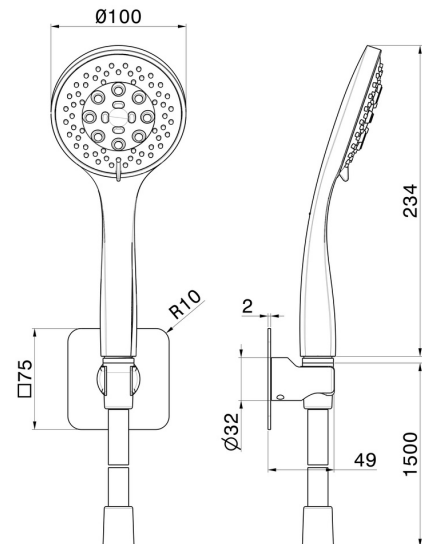

856.58.061

Complete shower set, with 3-jet ABS hand shower and flexible -
finish PVD Copper Bronze

PVD Copper Bronze

FEATURES

Technology

Save Water

Installation

Wall mounted

Spray modes / Jets

3-jet

TECHNICAL DRAWING

856.58.061

Complete shower set, with 3-jet ABS hand shower and flexible - finish PVD Copper Bronze

AVAILABLE FINISHES

58.061

PVD Copper Bronze