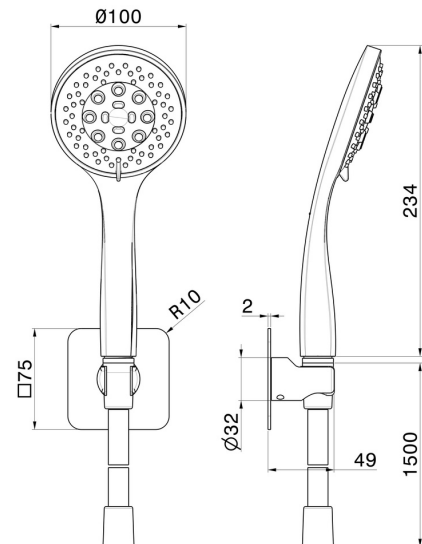

856.58.063

Complete shower set, with 3-jet ABS hand shower and flexible - finish PVD Gun Metal

FEATURES

Technology

Save Water

Installation

Wall mounted

Spray modes / Jets

3-jet

TECHNICAL DRAWING

856.58.063

Complete shower set, with 3-jet ABS hand shower and flexible - finish PVD Gun Metal

AVAILABLE FINISHES

58.063

PVD Gun Metal

01.014