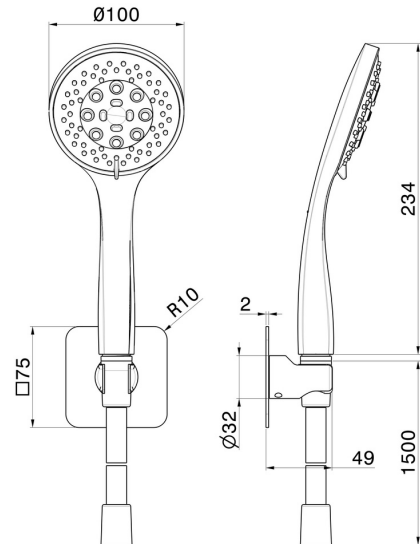

856.59.064

Complete shower set, with 3-jet ABS hand shower and flexible - finish PVD Brushed Gun Metal

FEATURES

Technology

Save Water

Installation

Wall mounted

Spray modes / Jets

3-jet

TECHNICAL DRAWING

856.59.064

Complete shower set, with 3-jet ABS hand shower and flexible - finish PVD Brushed Gun Metal

AVAILABLE FINISHES

59.064

PVD Brushed Gun Metal

01.014