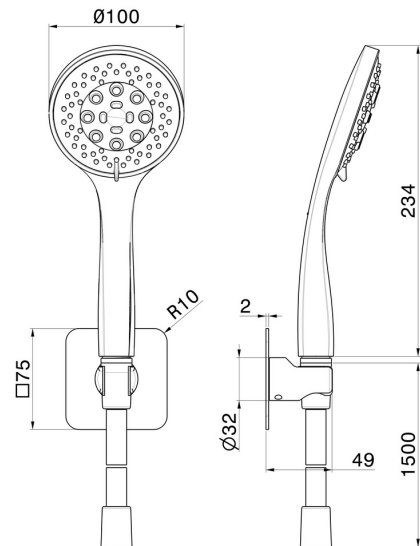

856.59.067

Complete shower set, with 3-jet ABS hand shower and flexible -
finish PVD Brushed Copper Bronze

FEATURES

Technology
Installation
Spray modes / Jets

Save Water
Wall mounted
3-jet

TECHNICAL DRAWING

856.59.067

Complete shower set, with 3-jet ABS hand shower and flexible - finish PVD Brushed Copper Bronze

AVAILABLE FINISHES

59.067

PVD Brushed Copper Bronze

01.014

finish Matt White

01.093