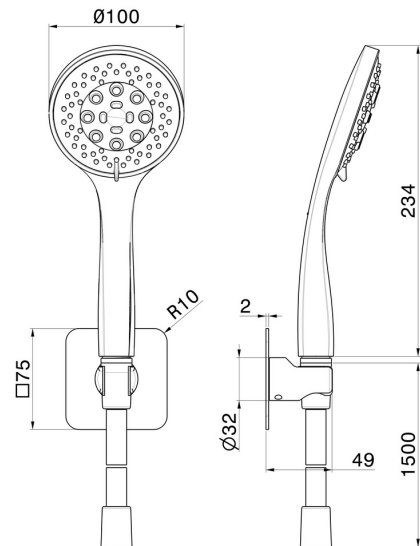

856.59.097

Complete shower set, with 3-jet ABS hand shower and flexible - finish PVD Brushed Gold

FEATURES

Technology
Installation
Spray modes / Jets

Save Water
Wall mounted
3-jet

TECHNICAL DRAWING

856.59.097

Complete shower set, with 3-jet ABS hand shower and flexible - finish PVD Brushed Gold

AVAILABLE FINISHES

59.097

PVD Brushed Gold

01.014

finish Matt White

01.093

finish Matt Black