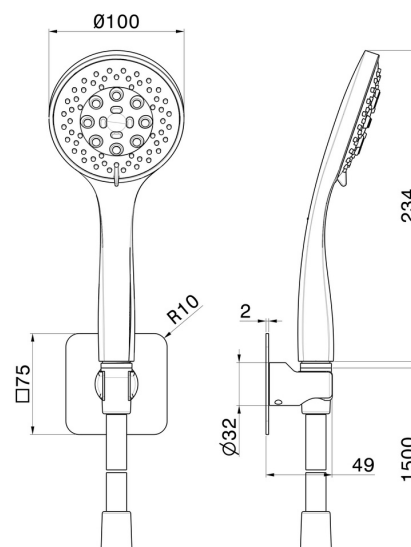

856.61.020

Complete shower set, with 3-jet ABS hand shower and flexible -
finish PVD Glossy Gold

PVD Glossy Gold

FEATURES

Technology

Save Water

Installation

Wall mounted

Spray modes / Jets

3-jet

TECHNICAL DRAWING

856.61.020

Complete shower set, with 3-jet ABS hand shower and flexible - finish PVD Glossy Gold

AVAILABLE FINISHES

61.020

PVD Glossy Gold