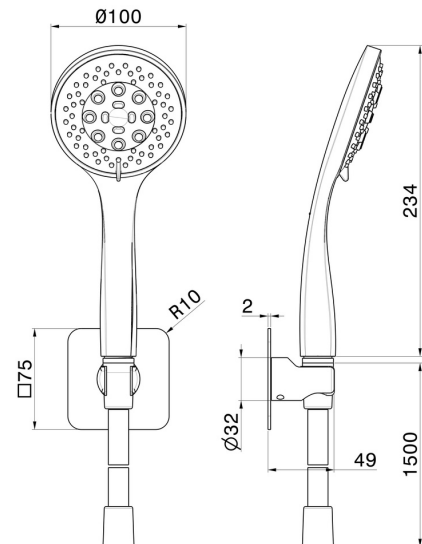

856.M0.070

Complete shower set, with 3-jet ABS hand shower and flexible -
finish Titanium Satin

FEATURES

Technology

Save Water

Installation

Wall mounted

Spray modes / Jets

3-jet

TECHNICAL DRAWING

856.M0.070

Complete shower set, with 3-jet ABS hand shower and flexible - finish Titanium Satin

AVAILABLE FINISHES

M0.070

Titanium Satin

01.014