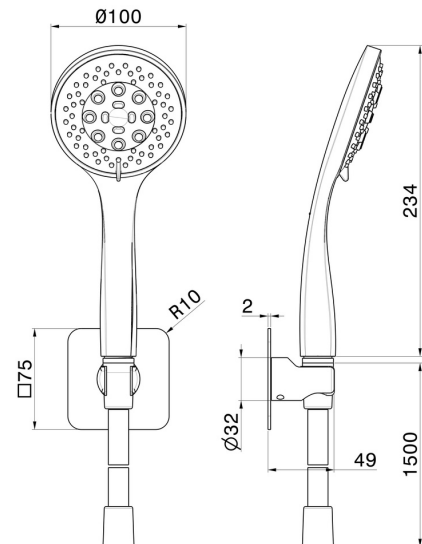

856.M0.071

Complete shower set, with 3-jet ABS hand shower and flexible -
finish Gold Satin

FEATURES

Technology

Save Water

Installation

Wall mounted

Spray modes / Jets

3-jet

TECHNICAL DRAWING

856.M0.071

Complete shower set, with 3-jet ABS hand shower and flexible - finish Gold Satin

AVAILABLE FINISHES

M0.071

Gold Satin

01.014