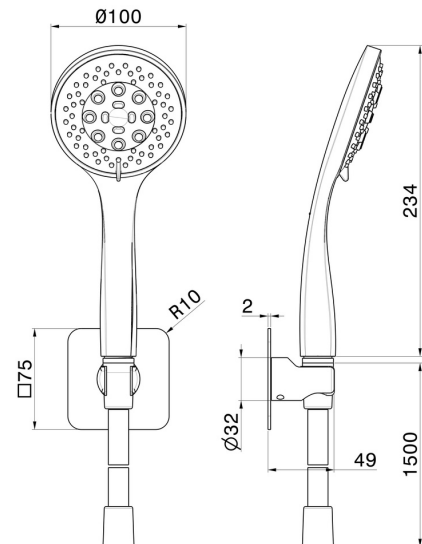

## 856.M0.072

Complete shower set, with 3-jet ABS hand shower and flexible -  
finish Copper Satin

### FEATURES

Technology

**Save Water**

Installation

**Wall mounted**

Spray modes / Jets

**3-jet**

### TECHNICAL DRAWING

**856.M0.072**

Complete shower set, with 3-jet ABS hand shower and flexible - finish Copper Satin