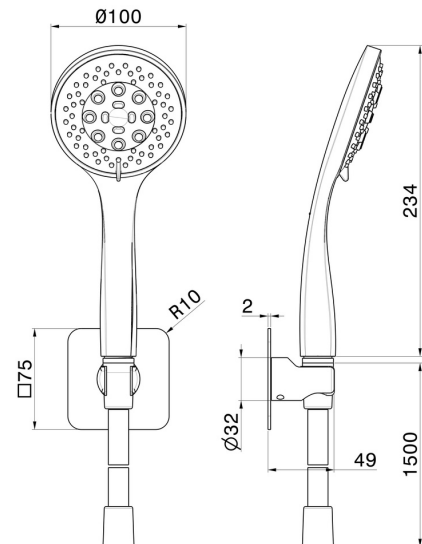

856.M0.075

Complete shower set, with 3-jet ABS hand shower and flexible -
finish Copper Glossy

FEATURES

Technology

Save Water

Installation

Wall mounted

Spray modes / Jets

3-jet

TECHNICAL DRAWING

856.M0.075

Complete shower set, with 3-jet ABS hand shower and flexible - finish Copper Glossy

AVAILABLE FINISHES

M0.075

Copper Glossy

01.014