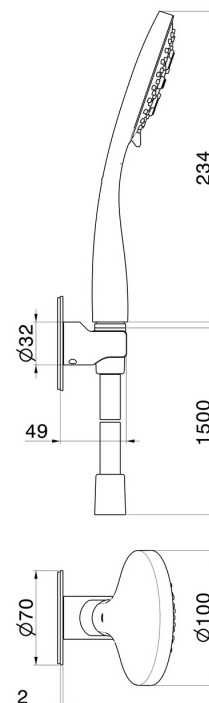

## 868.01.014

Complete shower set, with 3-jet ABS hand shower and flexible -  
finish Matt White

### TECHNICAL DRAWING

---

**868.01.014**

Complete shower set, with 3-jet ABS hand shower and flexible - finish Matt White

**47.083**

finish Groove Bronze

**58.061**

finish PVD Copper Bronze

**58.063**

finish PVD Gun Metal

**59.064**

finish PVD Brushed Gun Metal

**59.066**

finish PVD Brushed steel

**59.067**

finish PVD Brushed Copper Bronze

**59.097**

finish PVD Brushed Gold

**59.098**

finish PVD Brushed Pale Gold