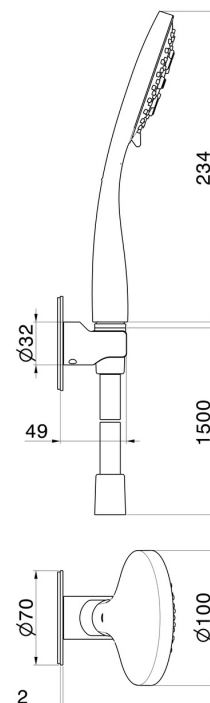

868.01.093

Complete shower set, with 3-jet ABS hand shower and flexible -
finish Matt Black

FEATURES

| | |
|--------------|---------------------|
| Material | ABS |
| Technology | Save Water |
| Installation | Wall mounted |

TECHNICAL DRAWING

868.01.093

Complete shower set, with 3-jet ABS hand shower and flexible - finish Matt Black

AVAILABLE FINISHES

01.093

Matt Black

01.014

finish Matt White

21.018

finish Chrome

47.083

finish Groove Bronze

58.061

finish PVD Copper Bronze

58.063

finish PVD Gun Metal

59.064

finish PVD Brushed Gun Metal

59.066

finish PVD Brushed steel

59.067

finish PVD Brushed Copper Bronze

59.097

finish PVD Brushed Gold