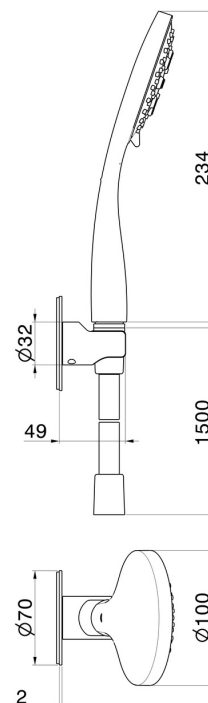

## 868.21.018

Complete shower set, with 3-jet ABS hand shower and flexible -  
finish Chrome

### TECHNICAL DRAWING

---

**868.21.018**

Complete shower set, with 3-jet ABS hand shower and flexible - finish Chrome

**47.083**

finish Groove Bronze

**58.061**

finish PVD Copper Bronze

**58.063**

finish PVD Gun Metal

**59.064**

finish PVD Brushed Gun Metal

**59.066**

finish PVD Brushed steel

**59.067**

finish PVD Brushed Copper Bronze

**59.097**

finish PVD Brushed Gold

**59.098**

finish PVD Brushed Pale Gold