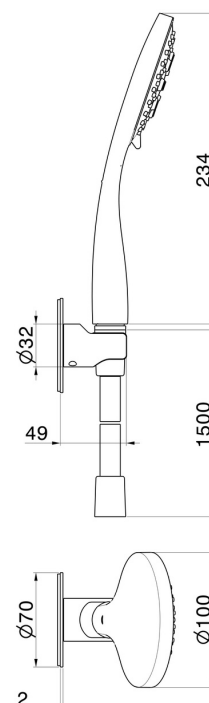

868.47.083

Complete shower set, with 3-jet ABS hand shower and flexible -
finish Groove Bronze

Groove Bronze

FEATURES

Material	ABS
Technology	Save Water
Installation	Wall mounted

TECHNICAL DRAWING

868.47.083

21.018

finish Chrome

58.061

finish PVD Copper Bronze

58.063

finish PVD Gun Metal

59.064

finish PVD Brushed Gun Metal

59.066

finish PVD Brushed steel

59.067

finish PVD Brushed Copper Bronze

59.097

finish PVD Brushed Gold

59.098

finish PVD Brushed Pale Gold