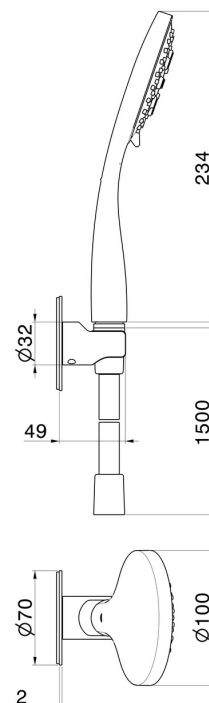

## 868.58.061

Complete shower set, with 3-jet ABS hand shower and flexible -  
finish PVD Copper Bronze

PVD Copper Bronze

### TECHNICAL DRAWING

---

**868.58.061**

Complete shower set, with 3-jet ABS hand shower and flexible - finish PVD Copper Bronze

**21.018**

finish Chrome

**47.083**

finish Groove Bronze

**58.063**

finish PVD Gun Metal

**59.064**

finish PVD Brushed Gun Metal

**59.066**

finish PVD Brushed steel

**59.067**

finish PVD Brushed Copper Bronze

**59.097**

finish PVD Brushed Gold

**59.098**

finish PVD Brushed Pale Gold