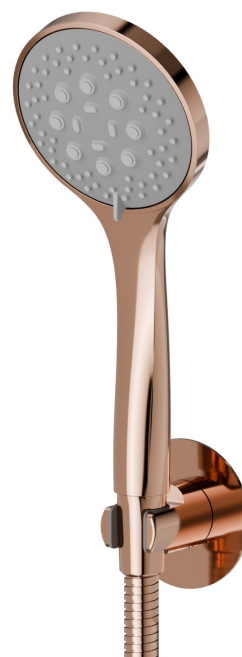

## 868.58.061

Complete shower set, with 3-jet ABS hand shower and flexible -  
finish PVD Copper Bronze

PVD Copper Bronze

### FEATURES

---

Material	<b>ABS</b>
Technology	<b>Save Water</b>
Installation	<b>Wall mounted</b>

### TECHNICAL DRAWING

---

**868.58.061**

Complete shower set, with 3-jet ABS hand shower and flexible - finish PVD Copper Bronze

## AVAILABLE FINISHES

---

**58.061**

PVD Copper Bronze

**01.014**

finish Matt White

**01.093**

finish Matt Black