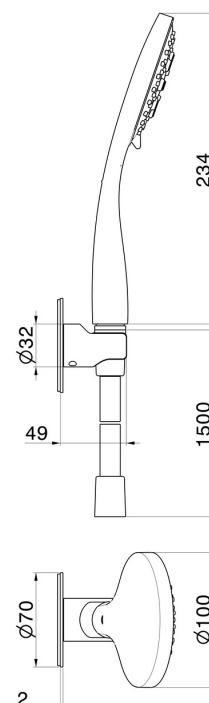

868.58.063

Complete shower set, with 3-jet ABS hand shower and flexible -
finish PVD Gun Metal

FEATURES

Material	ABS
Technology	Save Water
Installation	Wall mounted

TECHNICAL DRAWING

868.58.063

Complete shower set, with 3-jet ABS hand shower and flexible - finish PVD Gun Metal

finish Chrome

47.083

finish Groove Bronze

58.061

finish PVD Copper Bronze

59.064

finish PVD Brushed Gun Metal

59.066