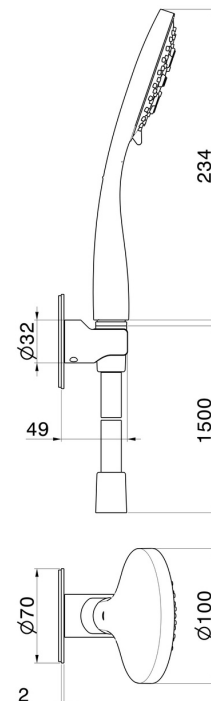

868.59.064

Complete shower set, with 3-jet ABS hand shower and flexible - finish PVD Brushed Gun Metal

FEATURES

Material	ABS
Technology	Save Water
Installation	Wall mounted

TECHNICAL DRAWING

868.59.064

Complete shower set, with 3-jet ABS hand shower and flexible - finish PVD Brushed Gun Metal

finish Chrome

47.083

finish Groove Bronze

58.061

finish PVD Copper Bronze

58.063

finish PVD Gun Metal

59.066