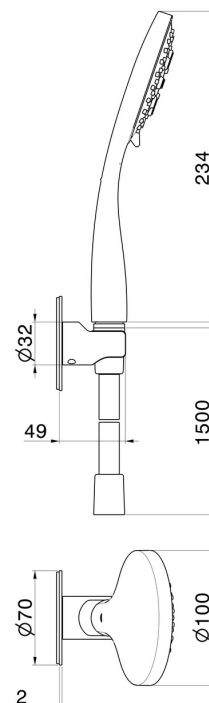

868.59.066

Complete shower set, with 3-jet ABS hand shower and flexible -
finish PVD Brushed steel

PVD Brushed steel

FEATURES

Material	ABS
Technology	Save Water
Installation	Wall mounted

TECHNICAL DRAWING

868.59.066

Complete shower set, with 3-jet ABS hand shower and flexible - finish PVD Brushed steel

AVAILABLE FINISHES

59.066

PVD Brushed steel

01.014

finish Matt White

01.093

finish Matt Black

21.018

finish Chrome

47.083

finish Groove Bronze

58.061

finish PVD Copper Bronze

58.063

finish PVD Gun Metal

61.020

finish PVD Glossy Gold

 **M0.070**
finish Titanium Satin

 **M0.071**
finish Gold Satin

 **M0.072**
finish Copper Satin

 **M0.075**
finish Copper Glossy

 **M0.077**
finish Carbon Satin