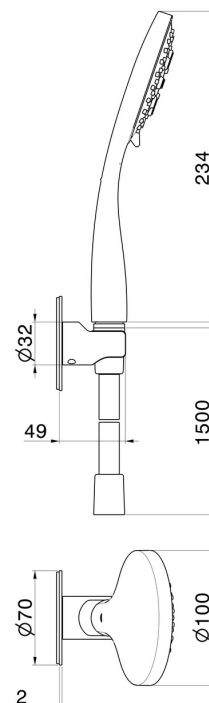

**868.59.067**

Complete shower set, with 3-jet ABS hand shower and flexible -  
finish PVD Brushed Copper Bronze

PVD Brushed Copper Bronze

## FEATURES

Material	<b>ABS</b>
Technology	<b>Save Water</b>
Installation	<b>Wall mounted</b>

## TECHNICAL DRAWING

**868.59.067**

Complete shower set, with 3-jet ABS hand shower and flexible - finish PVD Brushed Copper Bronze

**21.018**

finish Chrome

**47.083**

finish Groove Bronze

**58.061**

finish PVD Copper Bronze

**58.063**

finish PVD Gun Metal