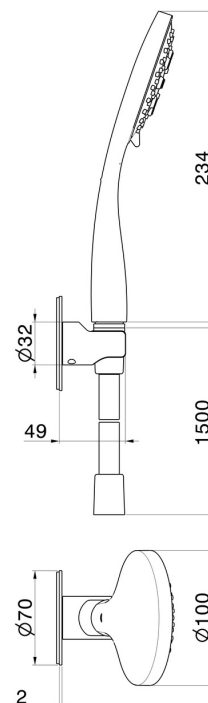

868.59.097

Complete shower set, with 3-jet ABS hand shower and flexible -
finish PVD Brushed Gold

FEATURES

Material	ABS
Technology	Save Water
Installation	Wall mounted

TECHNICAL DRAWING

868.59.097

Complete shower set, with 3-jet ABS hand shower and flexible - finish PVD Brushed Gold

finish Chrome

47.083

finish Groove Bronze

58.061

finish PVD Copper Bronze

58.063

finish PVD Gun Metal

59.064