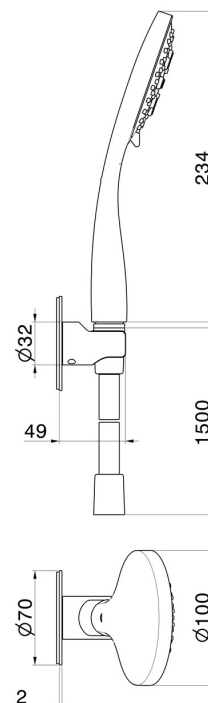

868.59.098

Complete shower set, with 3-jet ABS hand shower and flexible -
finish PVD Brushed Pale Gold

PVD Brushed Pale Gold

FEATURES

Material	ABS
Technology	Save Water
Installation	Wall mounted

TECHNICAL DRAWING

868.59.098

Complete shower set, with 3-jet ABS hand shower and flexible - finish PVD Brushed Pale Gold

AVAILABLE FINISHES

59.098

PVD Brushed Pale Gold

01.014

finish Matt White

01.093

finish Matt Black

21.018

finish Chrome

47.083

finish Groove Bronze

58.061

finish PVD Copper Bronze

58.063