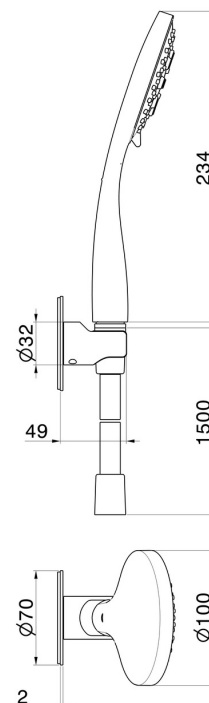

868.61.020

Complete shower set, with 3-jet ABS hand shower and flexible -
finish PVD Glossy Gold

PVD Glossy Gold

FEATURES

Material	ABS
Technology	Save Water
Installation	Wall mounted

TECHNICAL DRAWING

868.61.020

21.018

finish Chrome

47.083

finish Groove Bronze

58.061

finish PVD Copper Bronze

58.063

finish PVD Gun Metal

59.064

finish PVD Brushed Gun Metal

59.066

finish PVD Brushed steel

59.067

finish PVD Brushed Copper Bronze

59.097

finish PVD Brushed Gold

59.098

finish PVD Brushed Pale Gold

 **M0.070**
finish Titanium Satin

 **M0.071**
finish Gold Satin

 **M0.072**
finish Copper Satin

 **M0.075**
finish Copper Glossy

 **M0.077**
finish Carbon Satin