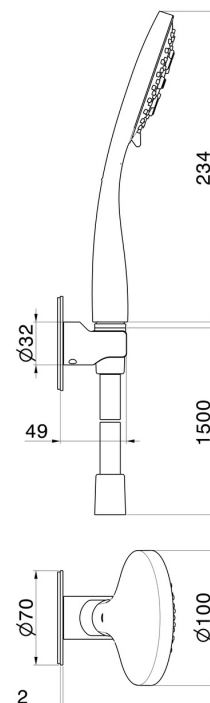

868.M0.070

Complete shower set, with 3-jet ABS hand shower and flexible -
finish Titanium Satin

FEATURES

Material	ABS
Technology	Save Water
Installation	Wall mounted

TECHNICAL DRAWING

868.M0.070

Complete shower set, with 3-jet ABS hand shower and flexible - finish Titanium Satin

finish Chrome

47.083

finish Groove Bronze

58.061

finish PVD Copper Bronze

58.063

finish PVD Gun Metal

59.064