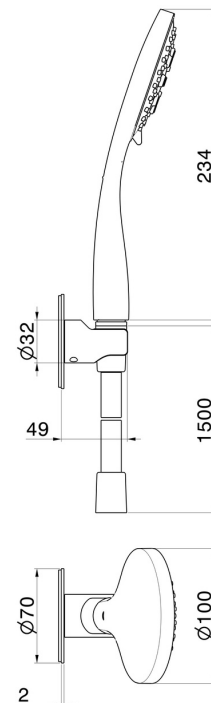

868.M0.071

Complete shower set, with 3-jet ABS hand shower and flexible - finish Gold Satin

FEATURES

| | |
|--------------|---------------------|
| Material | ABS |
| Technology | Save Water |
| Installation | Wall mounted |

TECHNICAL DRAWING

868.M0.071

Complete shower set, with 3-jet ABS hand shower and flexible - finish Gold Satin

AVAILABLE FINISHES

M0.071

Gold Satin

01.014

finish Matt White

01.093

finish Matt Black

21.018

finish Chrome

47.083

finish Groove Bronze

58.061

finish PVD Copper Bronze

58.063

finish PVD Gun Metal

59.064

finish PVD Brushed Gun Metal

59.066

finish PVD Brushed steel

59.067

finish PVD Brushed Copper Bronze