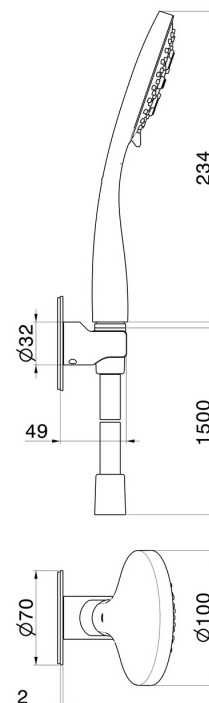

## 868.M0.072

Complete shower set, with 3-jet ABS hand shower and flexible -  
finish Copper Satin

### FEATURES

Material	<b>ABS</b>
Technology	<b>Save Water</b>
Installation	<b>Wall mounted</b>

### TECHNICAL DRAWING

**868.M0.072**

Complete shower set, with 3-jet ABS hand shower and flexible - finish Copper Satin

**21.018**

finish Chrome

**47.083**

finish Groove Bronze

**58.061**

finish PVD Copper Bronze

**58.063**

finish PVD Gun Metal