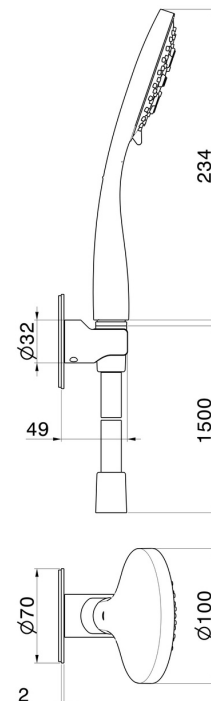

## 868.M0.075

Complete shower set, with 3-jet ABS hand shower and flexible -  
finish Copper Glossy

### FEATURES

---

Material	<b>ABS</b>
Technology	<b>Save Water</b>
Installation	<b>Wall mounted</b>

### TECHNICAL DRAWING

---

**868.M0.075**

Complete shower set, with 3-jet ABS hand shower and flexible - finish Copper Glossy

**AVAILABLE FINISHES**

---

**M0.075**

Copper Glossy

**58.061**

finish PVD Copper Bronze

**58.063**

finish PVD Gun Metal

**59.064**

finish PVD Brushed Gun Metal

**59.066**

finish PVD Brushed steel