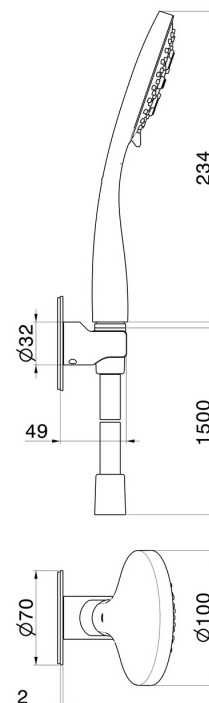

868.M0.077

Complete shower set, with 3-jet ABS hand shower and flexible -
finish Carbon Satin

FEATURES

Material	ABS
Technology	Save Water
Installation	Wall mounted

TECHNICAL DRAWING

868.M0.077

Complete shower set, with 3-jet ABS hand shower and flexible - finish Carbon Satin

finish Chrome

47.083

finish Groove Bronze

58.061

finish PVD Copper Bronze

58.063

finish PVD Gun Metal

59.064