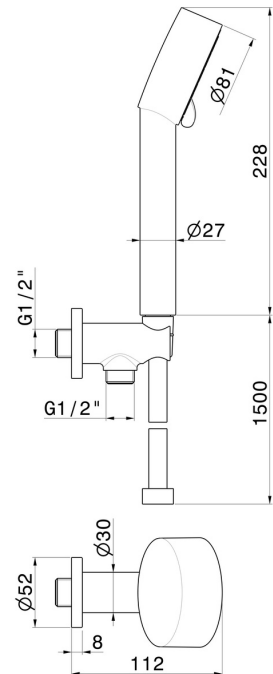

74045.01.093

Complete shower set, with 3-jet ABS hand shower, flexible and wall union with shower holder - finish Matt Black

FEATURES

Material	ABS
Technology	Save Water
Installation	Wall mounted
Spray modes / Jets	3-jet

TECHNICAL DRAWING

74045.01.093

Complete shower set, with 3-jet ABS hand shower, flexible and wall union with shower holder -
finish Matt Black

AVAILABLE FINISHES

01.093

Matt Black

21.018

finish Chrome