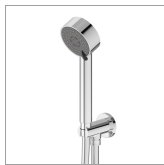

## 74045.21.018

Complete shower set, with 3-jet ABS hand shower, flexible and wall union with shower holder - finish Chrome

Chrome

### FEATURES

Material	<b>ABS</b>
Technology	<b>Save Water</b>
Installation	<b>Wall mounted</b>
Spray modes / Jets	<b>3-jet</b>

### TECHNICAL DRAWING

**74045.21.018**

Complete shower set, with 3-jet ABS hand shower, flexible and wall union with shower holder -  
finish Chrome