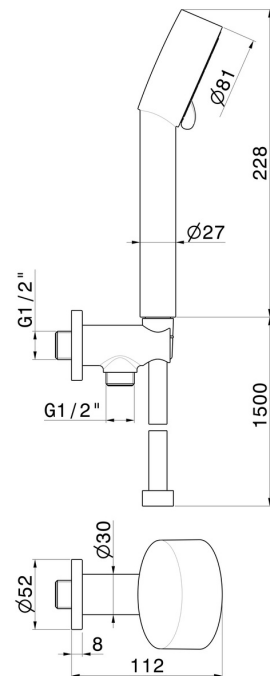

## 74045.21.018

Complete shower set, with 3-jet ABS hand shower, flexible and wall union with shower holder - finish Chrome

Chrome

### TECHNICAL DRAWING

**74045.21.018**

Complete shower set, with 3-jet ABS hand shower, flexible and wall union with shower holder -  
finish Chrome