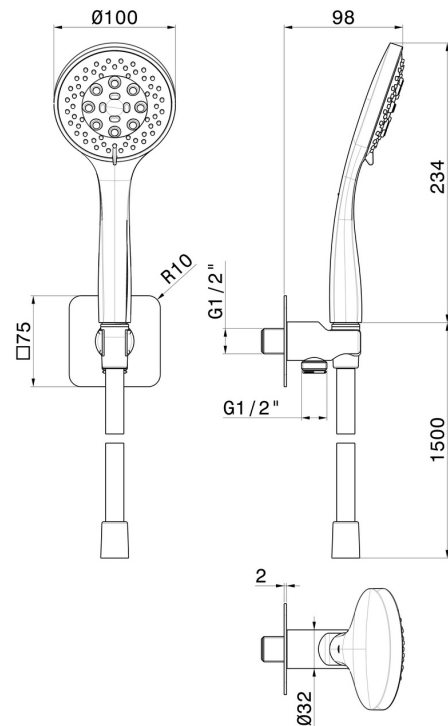

853.01.014

Complete shower set, with 3-jet ABS hand shower, flexible and wall union with shower holder - finish Matt White

FEATURES

Material	ABS
Technology	Save Water
Installation	Wall mounted
Water mixing	Mechanical

TECHNICAL DRAWING

853.01.014

Complete shower set, with 3-jet ABS hand shower, flexible and wall union with shower holder -
finish Matt White

AVAILABLE FINISHES

01.014

Matt White

01.093

finish Matt Black