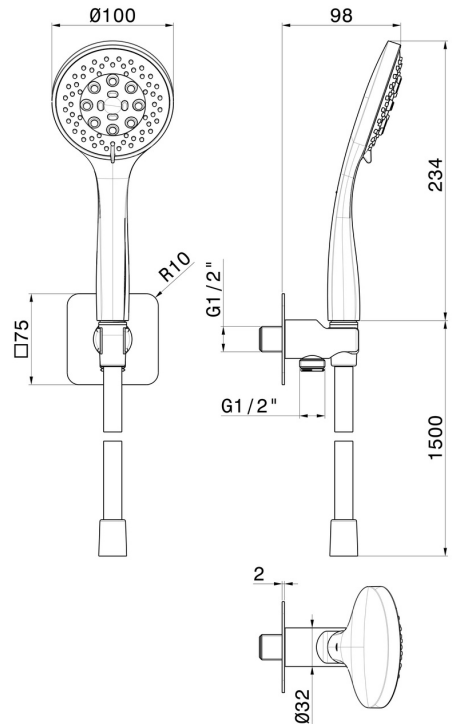

853.01.093

Complete shower set, with 3-jet ABS hand shower, flexible and wall union with shower holder - finish Matt Black

FEATURES

Material	ABS
Technology	Save Water
Installation	Wall mounted
Water mixing	Mechanical

TECHNICAL DRAWING

853.01.093

Complete shower set, with 3-jet ABS hand shower, flexible and wall union with shower holder - finish Matt Black

AVAILABLE FINISHES

01.093

Matt Black

01.014

finish Matt White