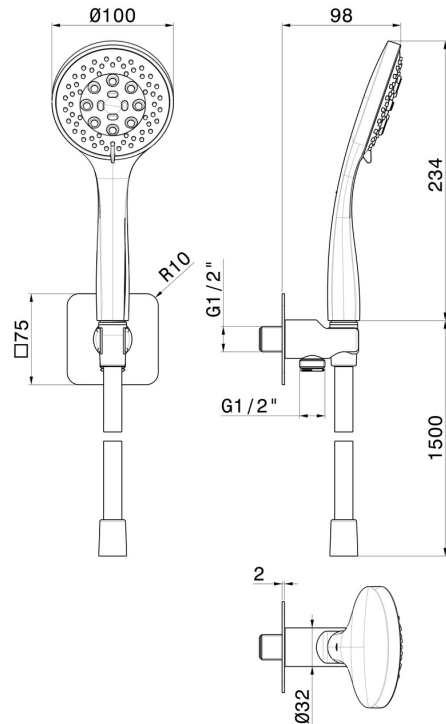

853.21.018

Complete shower set, with 3-jet ABS hand shower, flexible and wall union with shower holder - finish Chrome

FEATURES

Material	ABS
Technology	Save Water
Installation	Wall mounted
Water mixing	Mechanical

TECHNICAL DRAWING

853.21.018

Complete shower set, with 3-jet ABS hand shower, flexible and wall union with shower holder -
finish Chrome

AVAILABLE FINISHES

21.018

Chrome

01.014

finish Matt White