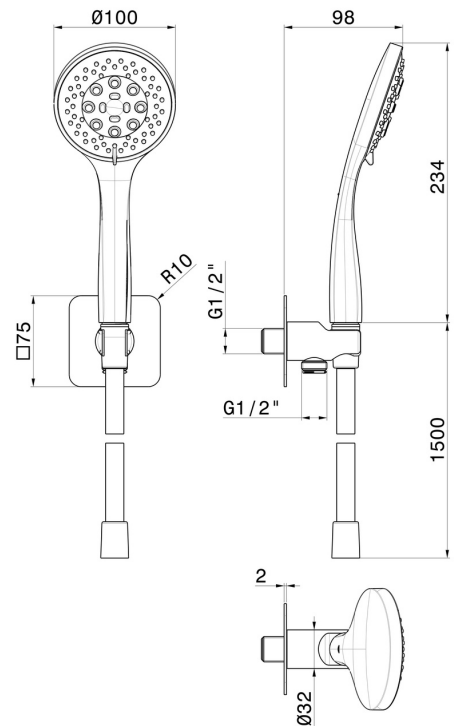

853.58.061

Complete shower set, with 3-jet ABS hand shower, flexible and wall union with shower holder - finish PVD Copper Bronze

PVD Copper Bronze

FEATURES

Material	ABS
Technology	Save Water
Installation	Wall mounted
Water mixing	Mechanical

TECHNICAL DRAWING

853.58.061

Complete shower set, with 3-jet ABS hand shower, flexible and wall union with shower holder - finish PVD Copper Bronze

AVAILABLE FINISHES

58.061

PVD Copper Bronze

01.014

finish Matt White